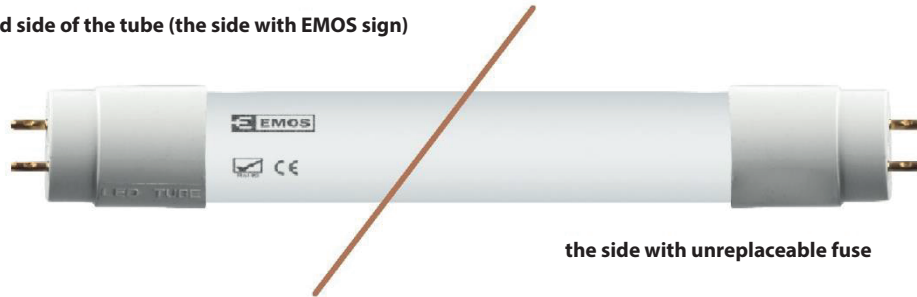

EMOS T8 LED tube Installation manual

The instruction is only informative, installation should be performed by a person with appropriate knowledge and skills

Powered side of the tube (the side with EMOS sign)

the side with unreplaceable fuse

recommended connection